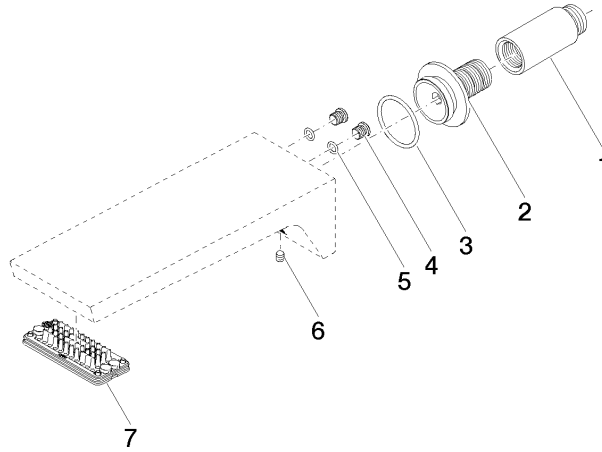

**CL.1 Bath spout for wall mounting - Champagne (22kt Gold)**

CL.1

13 801 705

- 205mm projection
- rectangular spray pattern with 55 individual jets
- hole diameter 37 mm
- 1/2" connection
- plug-link mounting
- max. flow 24.6 l/min at 3 bar flow pressure

mm [inches]

Flow rate chart

13 801 705

Parts for other finishes can be found here: [Chrome](#)

### Spare parts list

No.	Item Number	Name	Quantity used	Delivery time
1	09 24 03 081 10 90	extension	1	2
2	09 24 03 180 90	nipple	1	2
3	09 14 10 119 90	seal	1	2
4	09 31 20 027 10-00	plug	2	10
5	09 14 10 132 90	seal	2	2
6	90 31 11 004 00 90	pin	1	2
7	90 11 02 299 00 90	aerator	1	2