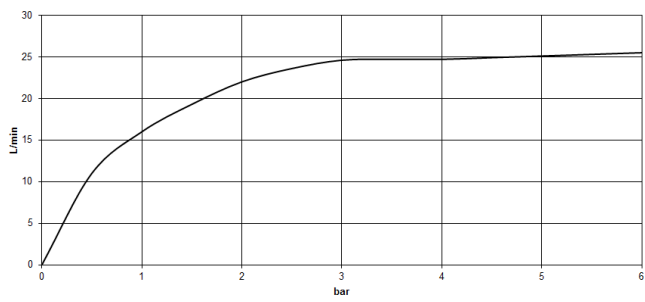

Flow rate chart