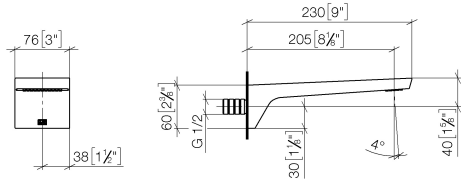

**CL.1 Bath spout for wall mounting - Champagne (22kt Gold)**

CL.1

13 801 705

- 205mm projection
- rectangular spray pattern with 55 individual jets
- hole diameter 37 mm
- 1/2" connection
- plug-link mounting
- max. flow 24.6 l/min at 3 bar flow pressure

mm [inches]

Flow rate chart

13 801 705

Parts for other finishes can be found here: [Chrome](#)

### Spare parts list

No.	Item Number	Name	Quantity used	Delivery time
1	09 24 03 081 10 90	extension	1	2
2	09 24 03 180 90	nipple	1	2
3	09 14 10 119 90	seal	1	2
4	09 31 20 027 10-00	plug	2	10
5	09 14 10 132 90	seal	2	2
6	90 31 11 004 00 90	pin	1	2
7	90 11 02 299 00 90	aerator	1	2